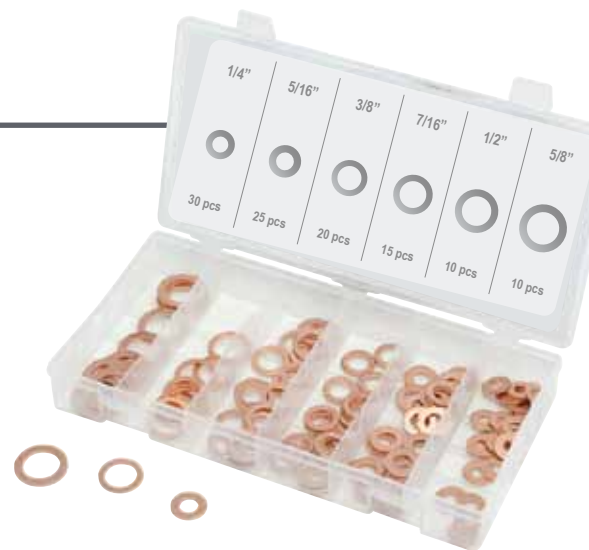

110pc Copper Washer Assortment

#45217

1. Contains:

1/4" Washer	30 PCS
5/16" Washer	25 PCS
3/8" Washer	20 PCS
7/16" Washer	15 PCS
1/2" Washer	10 PCS
5/8" Washer	10 PCS

- Convenient re-sealable plastic case
Master Qty: 24 - Case Qty: 6
UPC: 8-02090-45217-8